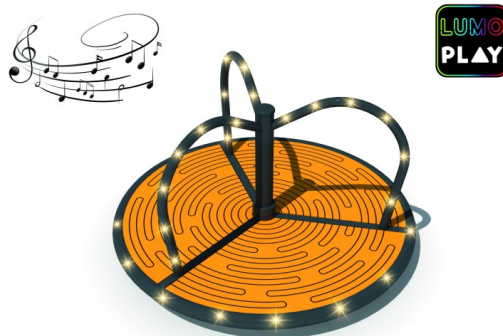

Norte LUMO PLAY

Code: GK-RO-201-LP

Description

Innovative roundabout with LUMO PLAY function! This fun-filled ride features an impressive combination of light and sound, powered entirely by its motion. With colourful LED lights on the metal handles and the rim of the floor, you will see magic in kids' eyes. The LUMO PLAY roundabout has a triple star-shaped handle, providing a secure grip for riders of all ages.

To activate the lighting and music functions, simply start the roundabout rotating. When the roundabout is not set in motion, it will beep every 5 minutes, accompanied by light illumination.

And the best part? The LUMO PLAY roundabout generates its own electricity from its motion, so no external connection is required. Not only is it an eco-friendly solution, but it also means the fun never has to stop.

But that's not all – with the LUMO PLAY app, users can fully control the roundabout's light and sound features. Change the colour of the LEDs, adjust the volume of the music, and customize your own light show with just a few taps of your smartphone. For added convenience, the app also includes admin settings. This feature allows you to control the sound and light modes fully. For example, if you want to enjoy a peaceful night's sleep, you can totally switch off the sound and light features during certain hours. Once the settings are in place, the roundabout will automatically follow them, so you don't have to worry about adjusting them again.

Playground device consists of

- LUMO PLAY function lights and sound
- 1 platform with triple-star shaped handle
- 1 foundation part

Product details

- Dimensions: (LxWxH): 1,32 x 1,32 x 0,74 m
- Safety zone: 5,32 x 5,32 m
- Free fall height: 1,0 m
- Certificate in accordance to EN 1176-1, 1176-5 safety norm