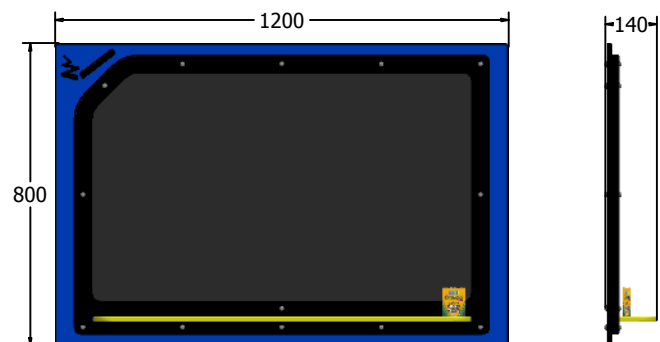

## Chalkboard Station XD Play Panel

Supplied with:

1 x Pack of Chalk

Designed to British & European Standard BS EN 1176

Supplied as panel only.

FIACCHALKXD6

FIACCHALKXD3

Age Range: 2+ Years  
 Largest Part: FIACCHALKXD6 - 800x595x140  
 Heaviest Part: FIACCHALKXD6 - 7.5Kg  
 Total Weight: FIACCHALKXD6 - 7.5Kg  
 Surfacing : N/A

Minimum Inspection Schedule	
Inspection Type	Inspection Frequency
Visual	Every Month
Functionality	Every Month
Comprehensive	Every 6 Months

Age Range: 2+ Years  
 Largest Part: FIACCHALKXD3 - 1200x800x140  
 Heaviest Part: FIACCHALKXD3 - 11Kg  
 Total Weight: FIACCHALKXD3 - 11Kg  
 Surfacing : N/A