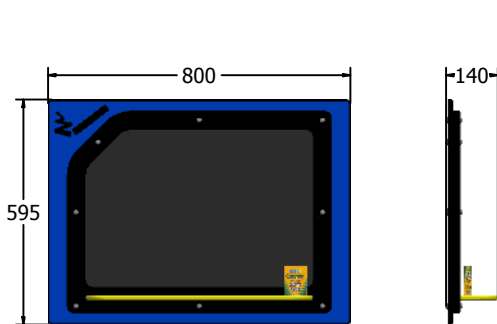

## Chalkboard Station XD Play Panel

Supplied with:

1 x Pack of Chalk

Designed to British & European Standard BS EN 1176

Supplied as panel only.

FIACCHALKXD6

FIACCHALKXD3

Age Range: 2+ Years  
 Largest Part: FIACCHALKXD6 - 800x595x140  
 Heaviest Part: FIACCHALKXD6 - 7.5Kg  
 Total Weight: FIACCHALKXD6 - 7.5Kg  
 Surfacing : N/A

Minimum Inspection Schedule	
Inspection Type	Inspection Frequency
Visual	Every Month
Functionality	Every Month
Comprehensive	Every 6 Months

Age Range: 2+ Years  
 Largest Part: FIACCHALKXD3 - 1200x800x140  
 Heaviest Part: FIACCHALKXD3 - 11Kg  
 Total Weight: FIACCHALKXD3 - 11Kg  
 Surfacing : N/A