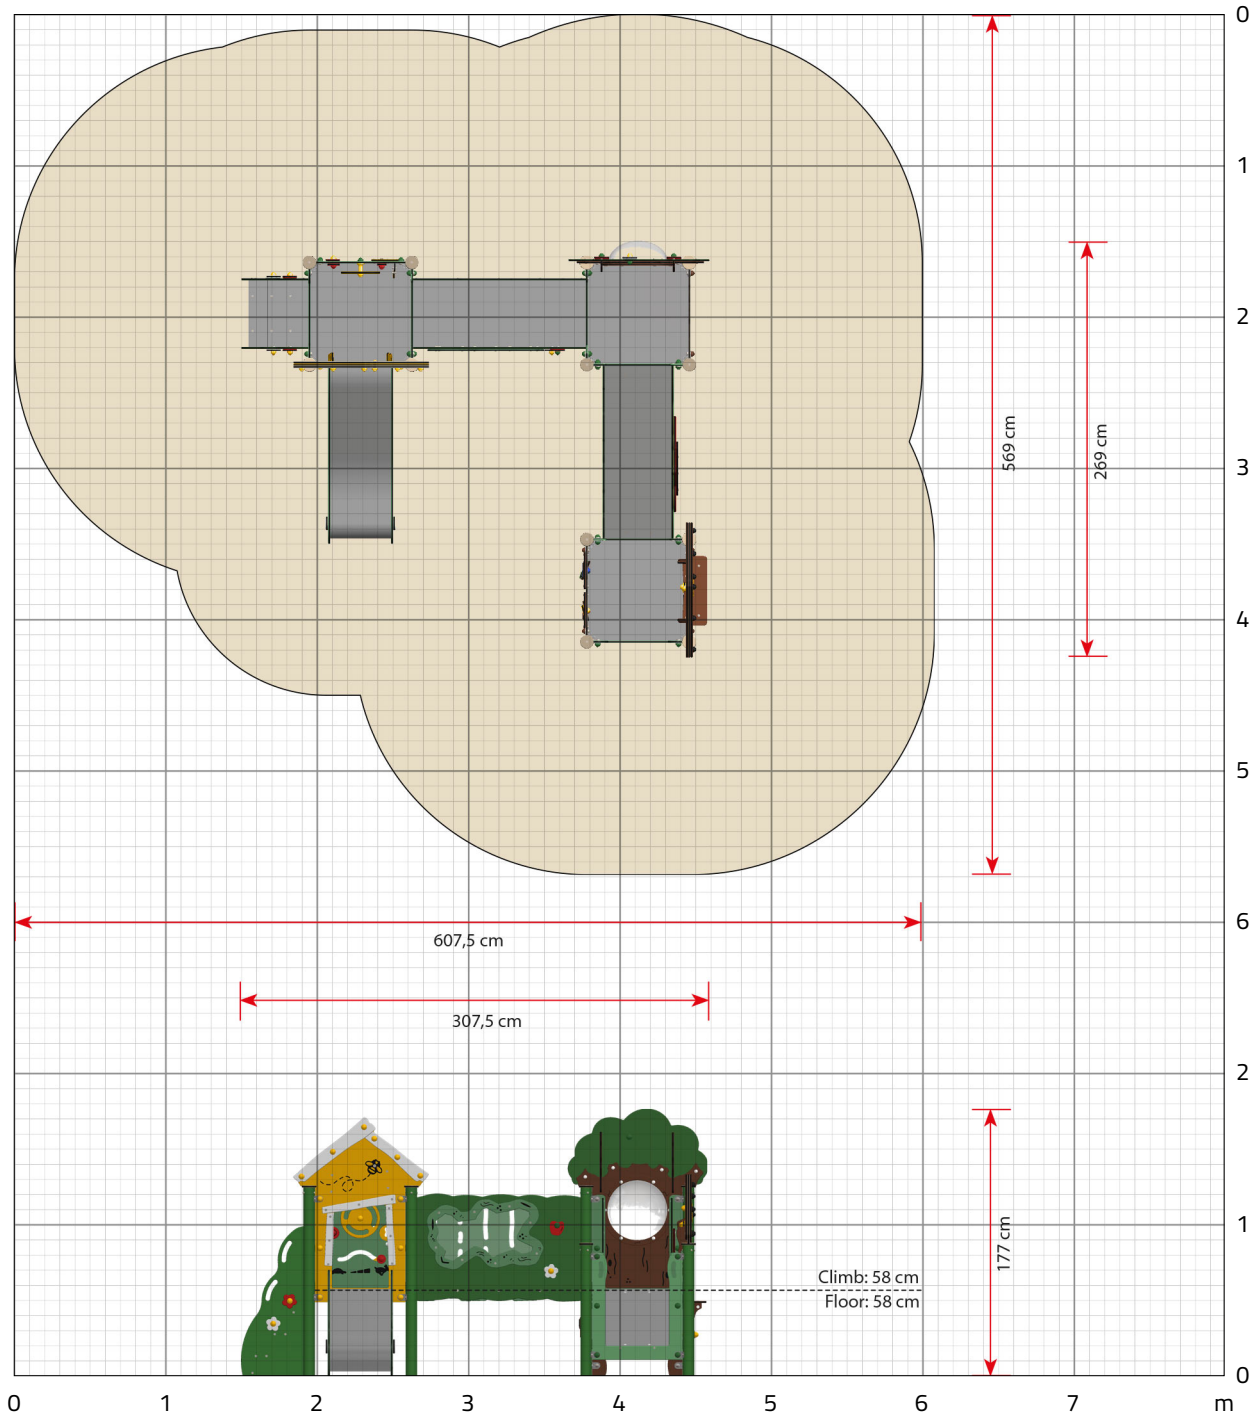

MP350 Filippa

Scale 1:50
(when printed at 100%)

Made in Denmark
[Read more](#)

Developed with children
[Read more](#)

Low-maintenance
[Read more](#)

Fully certified
[Read more](#)

Phone: +45 7482 6565
info@ledonplay.com, www.ledonplay.com

Production / administration:
Vestergade 25, DK-6510 Gram

Sales / marketing / product development:
Nordkajen 21, DK-6000 Kolding