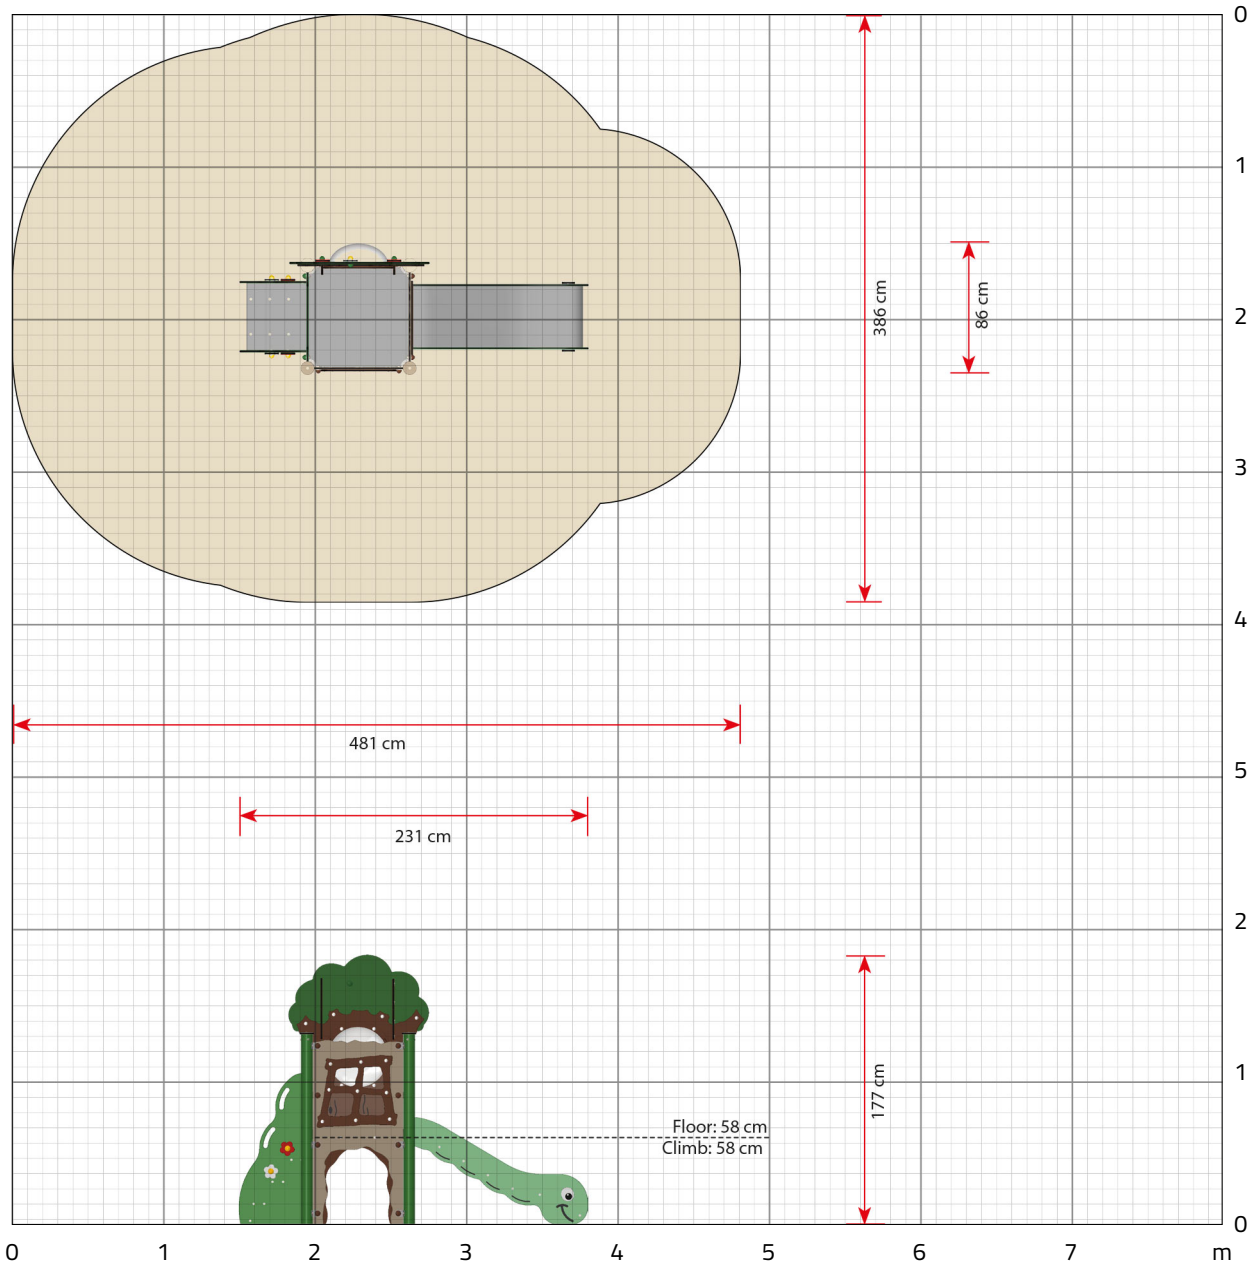

MP130 Lui

Scale 1:50
(when printed at 100%)

Made in Denmark

[Read more](#)

Developed with children

[Read more](#)

Low-maintenance

[Read more](#)

Fully certified

[Read more](#)

Phone: +45 7482 6565
info@ledonplay.com, www.ledonplay.com

Production / administration:
Vestergade 25, DK-6510 Gram

Sales / marketing / product development:
Nordkajen 21, DK-6000 Kolding