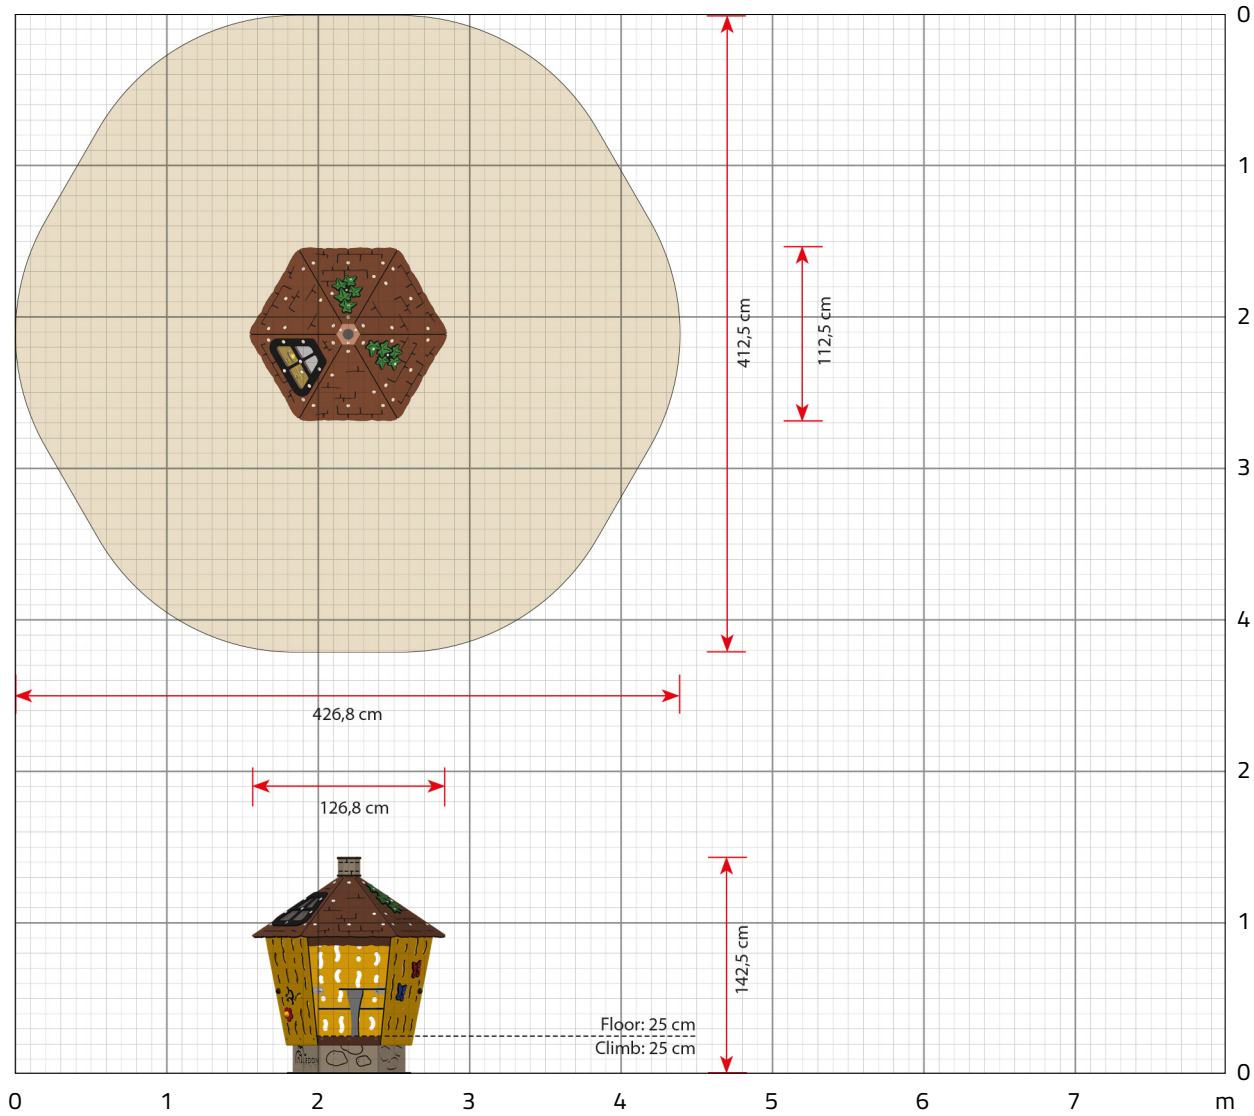

MP070 Alfred

Scale 1:50
(when printed at 100%)

Made in Denmark

[Read more](#)

Developed with children

[Read more](#)

Low-maintenance

[Read more](#)

Fully certified

[Read more](#)

Phone: +45 7482 6565
info@ledonplay.com, www.ledonplay.com

Production / administration:
Vestergade 25, DK-6510 Gram

Sales / marketing / product development:
Nordkajen 21, DK-6000 Kolding