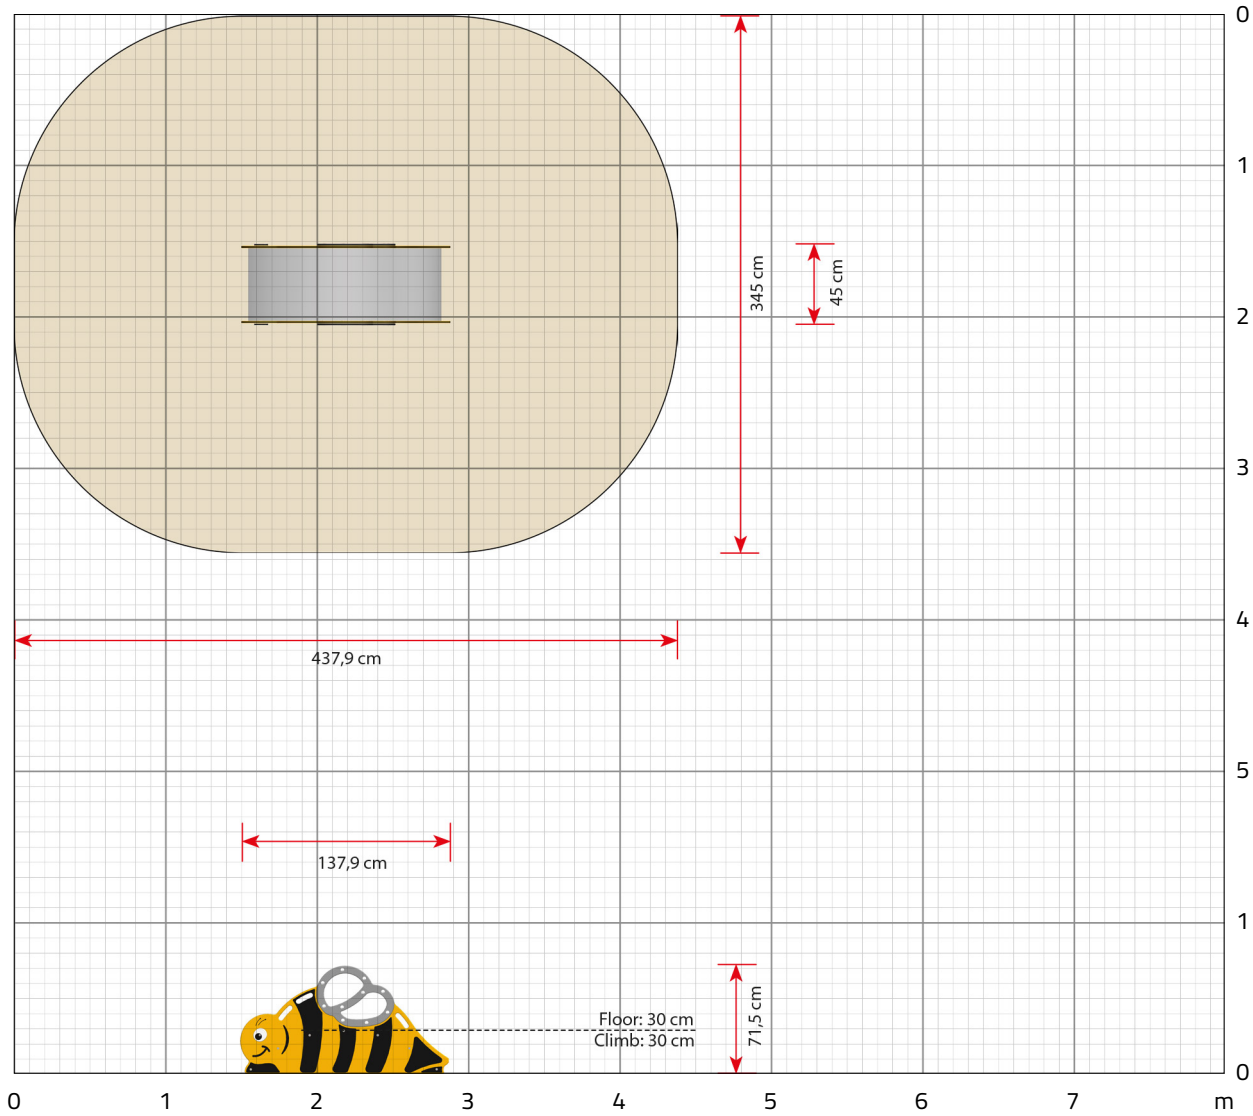

MP005 Brum

Scale 1:50
(when printed at 100%)

Made in Denmark

[Read more](#)

Developed with children

[Read more](#)

Low-maintenance

[Read more](#)

Fully certified

[Read more](#)

Phone: +45 7482 6565
info@ledonplay.com, www.ledonplay.com

Production / administration:
Vestergade 25, DK-6510 Gram

Sales / marketing / product development:
Nordkajen 21, DK-6000 Kolding