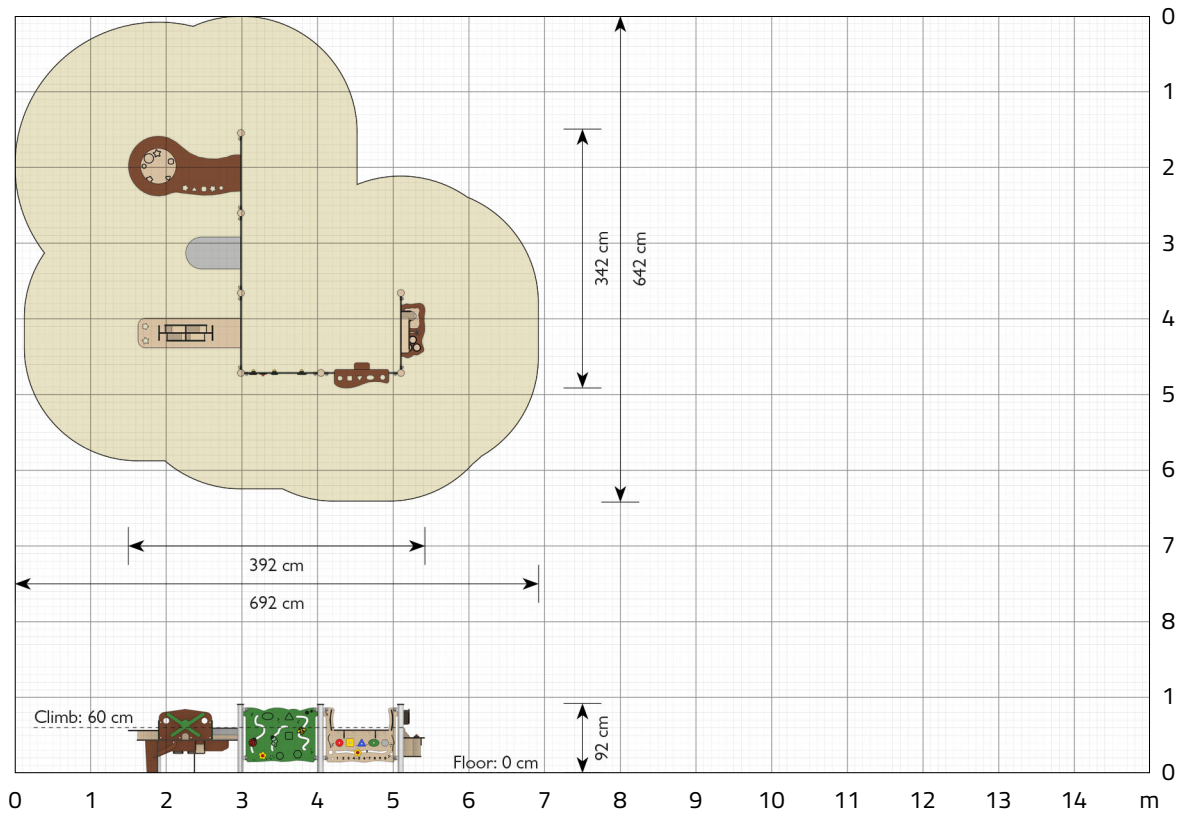

EX007 Pilas

Scale 1:100
(when printed at 100%)

Made in Denmark

[Read more](#)

Developed with children

[Read more](#)

Low-maintenance

[Read more](#)

Fully certified

[Read more](#)

Phone: +45 7482 6565
info@ledonplay.com, www.ledonplay.com

Production / administration:
Vestergade 25, DK-6510 Gram

Sales / marketing / product development:
Nordkajen 21, DK-6000 Kolding