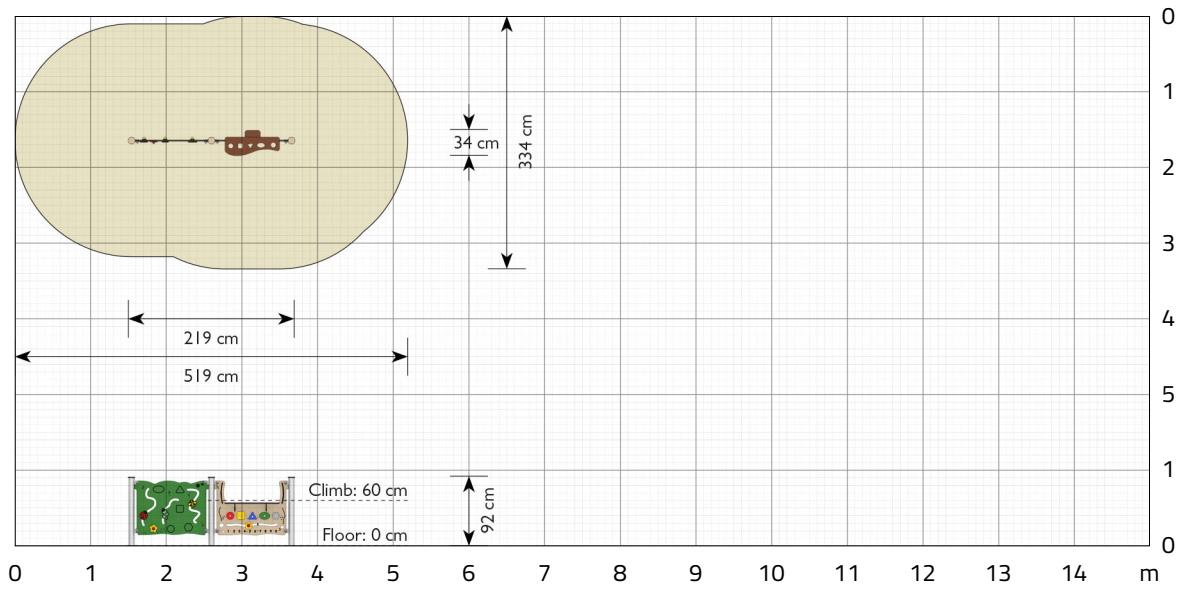

EX005

Guo

Scale 1:100
(when printed at 100%)

Made in Denmark

[Read more](#)

Developed with children

[Read more](#)

Low-maintenance

[Read more](#)

Fully certified

[Read more](#)

Phone: +45 7482 6565
info@ledonplay.com, www.ledonplay.com

Production / administration:
Vestergade 25, DK-6510 Gram

Sales / marketing / product development:
Nordkajen 21, DK-6000 Kolding