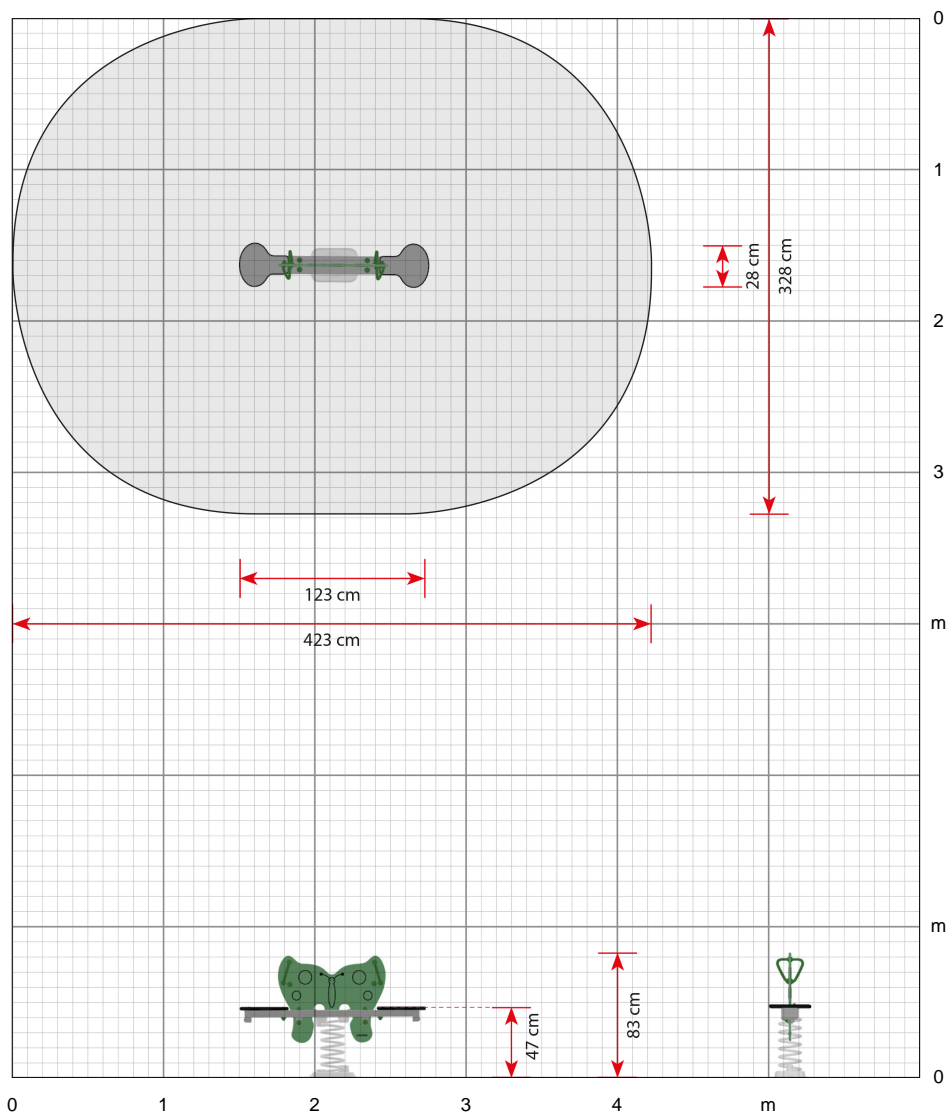

Product dimensions (LxWxH)
123 x 28 x 83 cm

Area requirement incl. safety distances (LxW)
423 x 328 cm

Maximum fall height
47 cm

Age recommendation
From 2 years

Approximate installation time
1 person 1 hour

Production / Administration:
Vestergade 25, DK-6510 Gram

Sales / Marketing / Product Development:
Nordkajen 21, DK-6000 Kolding

642035

Butterfly

Scale 1:50 (when printed in 100%)

Click here to see more about the product on our website:
<https://www.ledonplay.com/product/642035/>