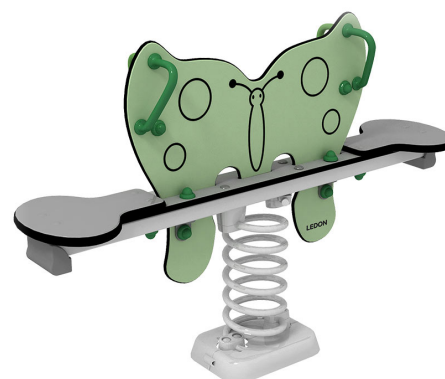

642035

Butterfly

Printet 2021-09-13

Several children can play together on the seesaws on the savannah

The savannah in the **Explore universe** has several different seesaws. When children rock back and forth, they are experimenting with gravity and balance while subconsciously training their large muscle groups. It's not easy to rock alone, so having a go on a seesaw also requires using your collaborative skills. In this way, playing on the seesaw with friends is a fun and constructive activity where social and linguistic skills are put to the test. There are seesaws for two, four and more children, so daredevils will definitely enjoy themselves, whichever seesaw you choose.

Seesaws are fun and healthy

It's fun to rock, but it's also important. Keeping a seesaw rocking exercises the whole body. It is physically healthy and is good for proprioception. Rocking back and forth also stimulates the vestibular sense, which strengthens balance and learning skills. All LEDON Explore seesaws are maintenance-free and are designed with non-slip seats. The ergonomic nylon handles minimise the risk of eye and dental injuries, while also ensuring that small fingers do not stick to the surfaces in freezing weather.

LEDON Explore is your guarantee of a high-quality playgrounds

- Designed in cooperation with children to ensure the highest possible play value.
- Developed using materials that require low maintenance and with natural colours.

Product dimensions (LxWxH)
123 x 28 x 83 cm

Area requirement incl. safety distances (LxW)
423 x 328 cm

Maximum fall height
47 cm

Age recommendation
From 2 years

Approximate installation time
1 person 1 hour