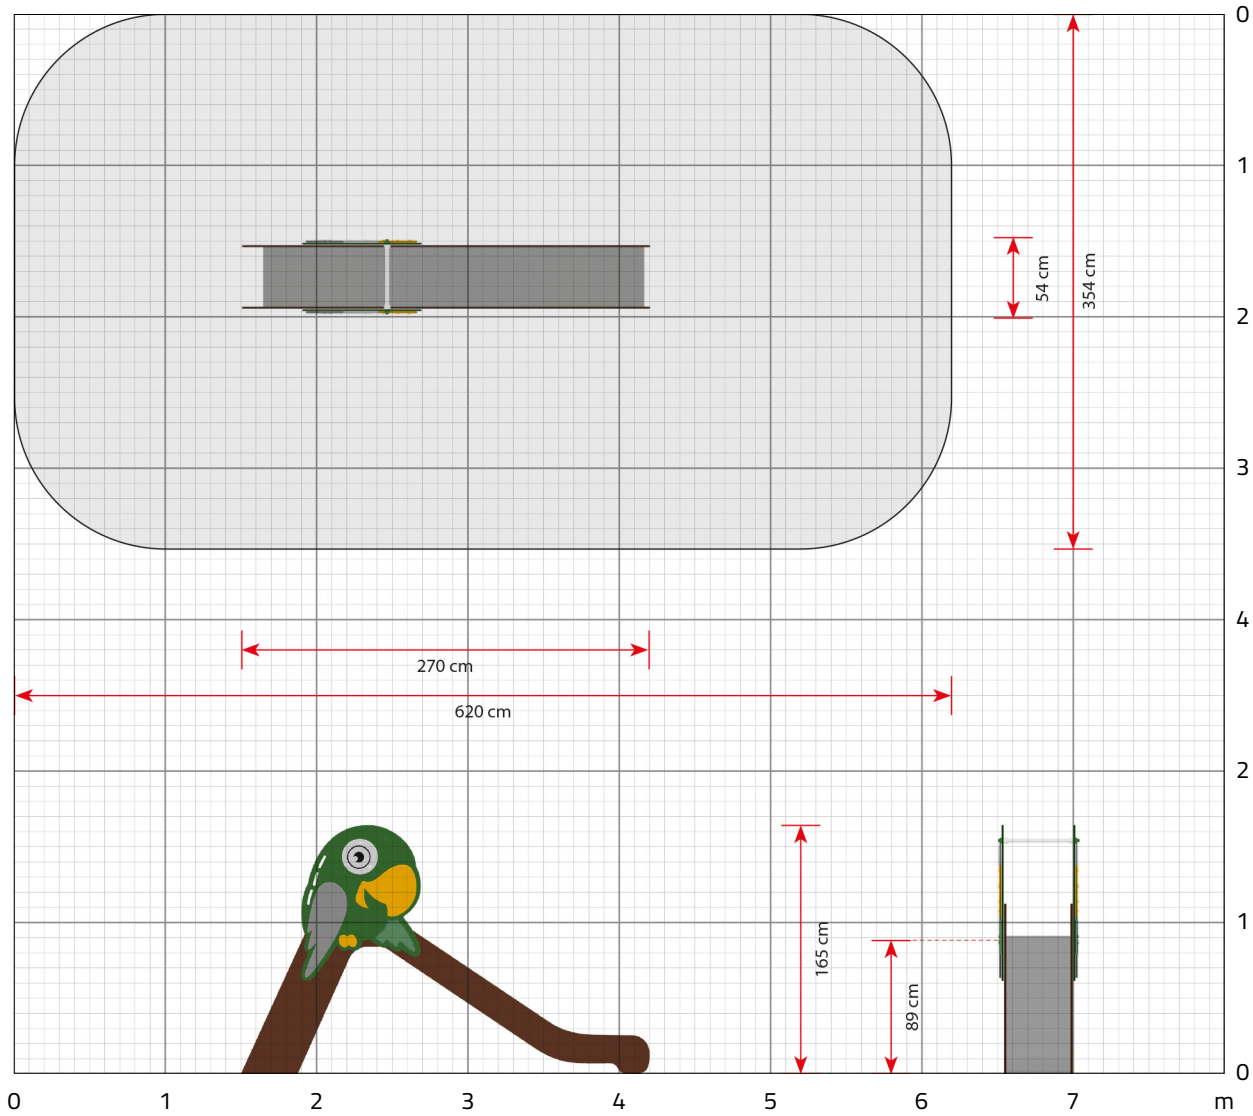

Specifications

Article number

500225G: In-ground mounting
500225C: Surface mounting

Recommended ages

From 2 years

Product dimensions (LxWxH)

270 x 54 x 165 cm

Area requirement incl. safety distances (LxW)

620 x 354 cm

Max. fall height

89 cm

Recommended ages

1 person 3 hours

Click here to see more about the product on our website:
www.ledonplay.com/product/500225

500225 Parrot

Scale 1:50
(when printed at 100%)