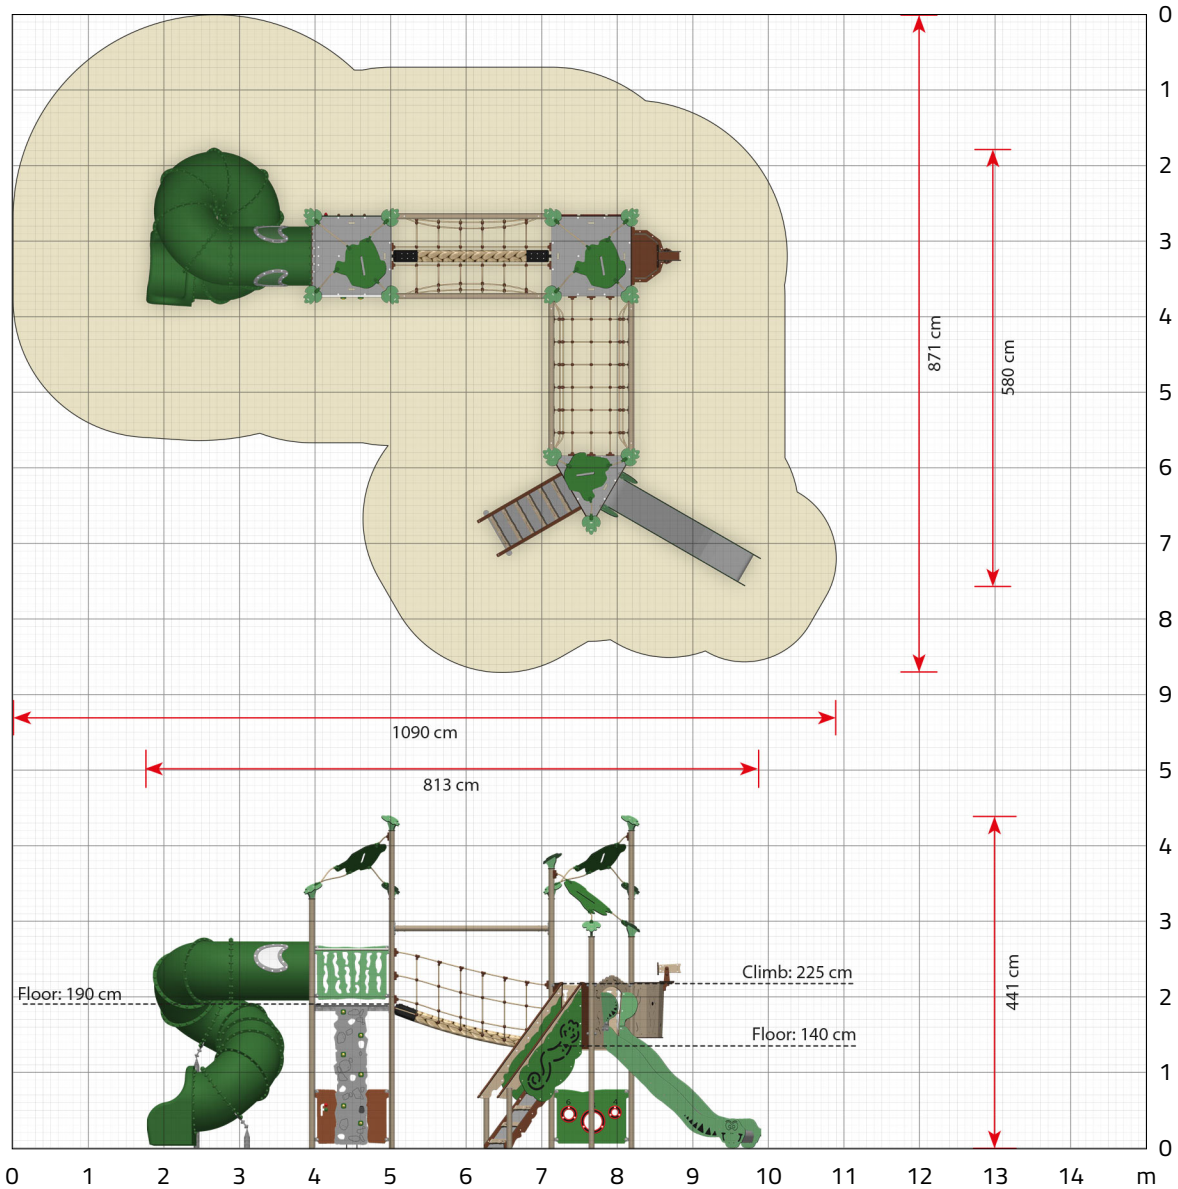

EX375 Zulu

Scale 1:100
(when printed at 100%)

Made in Denmark
[Read more](#)

Developed with children
[Read more](#)

Low-maintenance
[Read more](#)

Fully certified
[Read more](#)

Phone: +45 7482 6565
info@ledonplay.com, www.ledonplay.com

Production / administration:
Vestergade 25, DK-6510 Gram

Sales / marketing / product development:
Nordkajen 21, DK-6000 Kolding