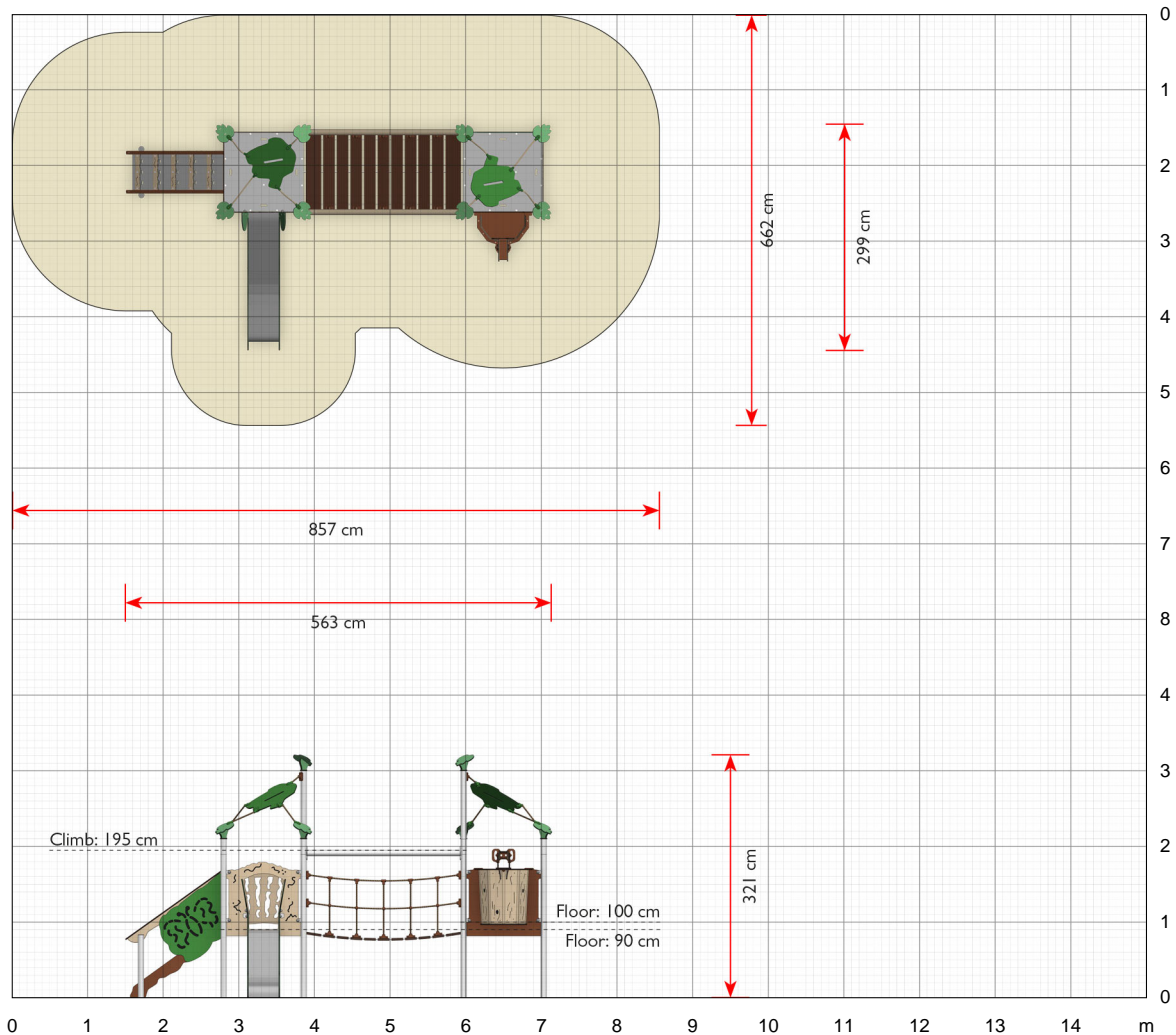

EX215

Sikan

Scale 1:100 (when printed at 100%)

Click here to see more about the product on our website:
<https://www.ledonplay.com/product/ex215/>

Phone: +45 7482 6565
info@ledonplay.com, www.ledonplay.com

Production / administration:
Vestergade 25, DK-6510 Gram

Sales / marketing / product development:
Nordkajen 21, DK-6000 Kolding