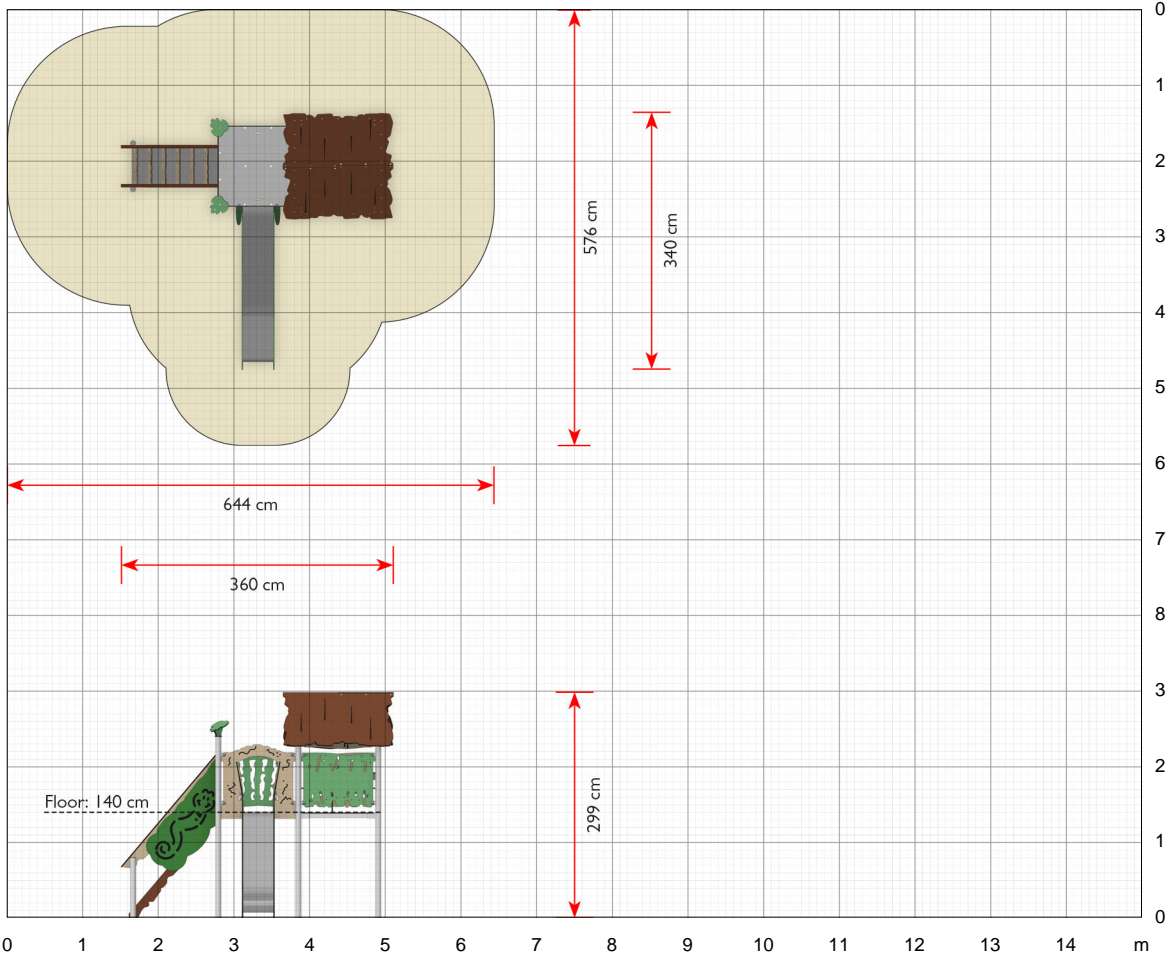

EX142

Mayan

Scale 1:100 (when printed at 100%)

Click here to see more about the product on our website:
<https://www.ledonplay.com/product/ex142/>

Phone: +45 7482 6565
info@ledonplay.com, www.ledonplay.com

Production / administration:
Vestergade 25, DK-6510 Gram

Sales / marketing / product development:
Nordkajen 21, DK-6000 Kolding