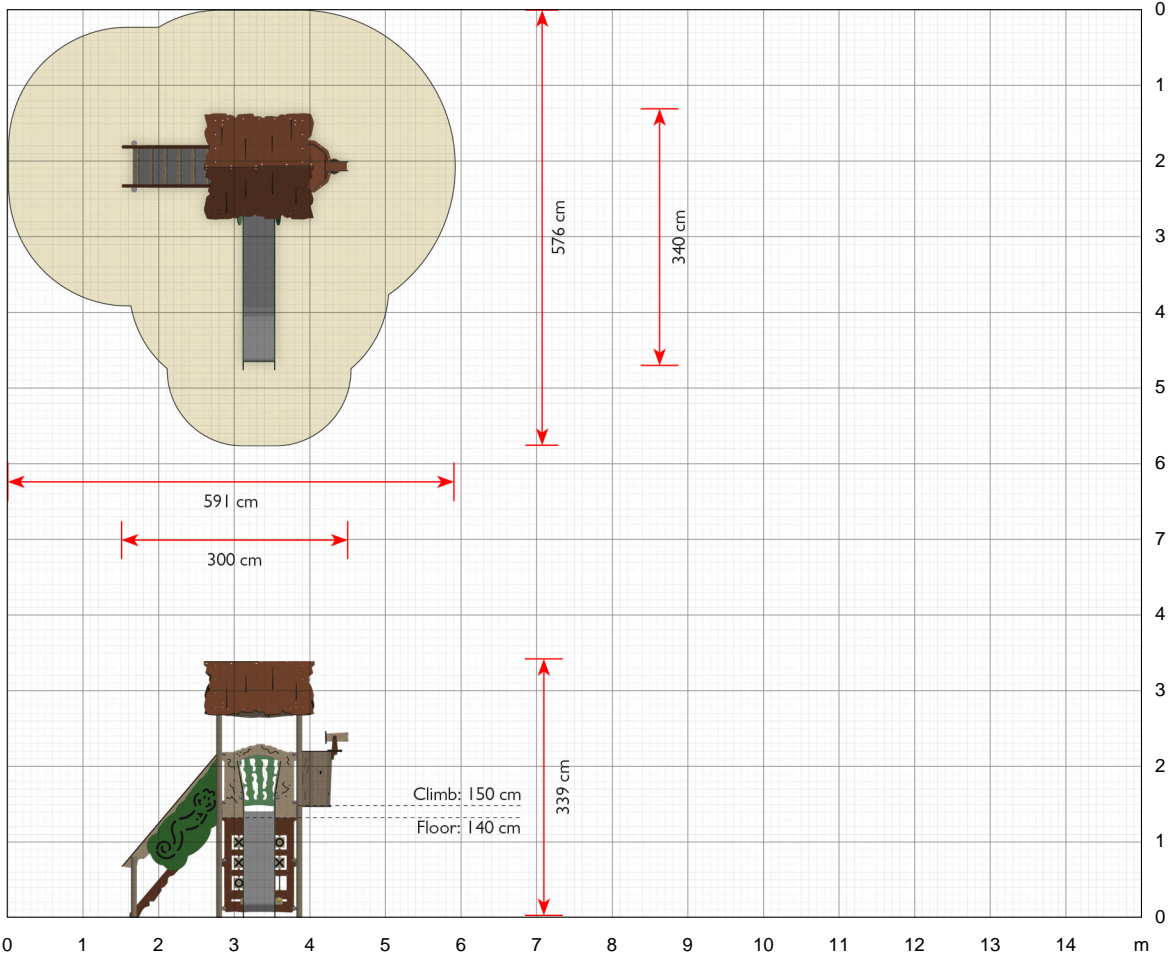

EX141

Bona

Scale 1:100 (when printed at 100%)

Click here to see more about the product on our website:
<https://www.ledonplay.com/product/ex141/>

Phone: +45 7482 6565
info@ledonplay.com, www.ledonplay.com

Production / administration:
Vestergade 25, DK-6510 Gram

Sales / marketing / product development:
Nordkajen 21, DK-6000 Kolding