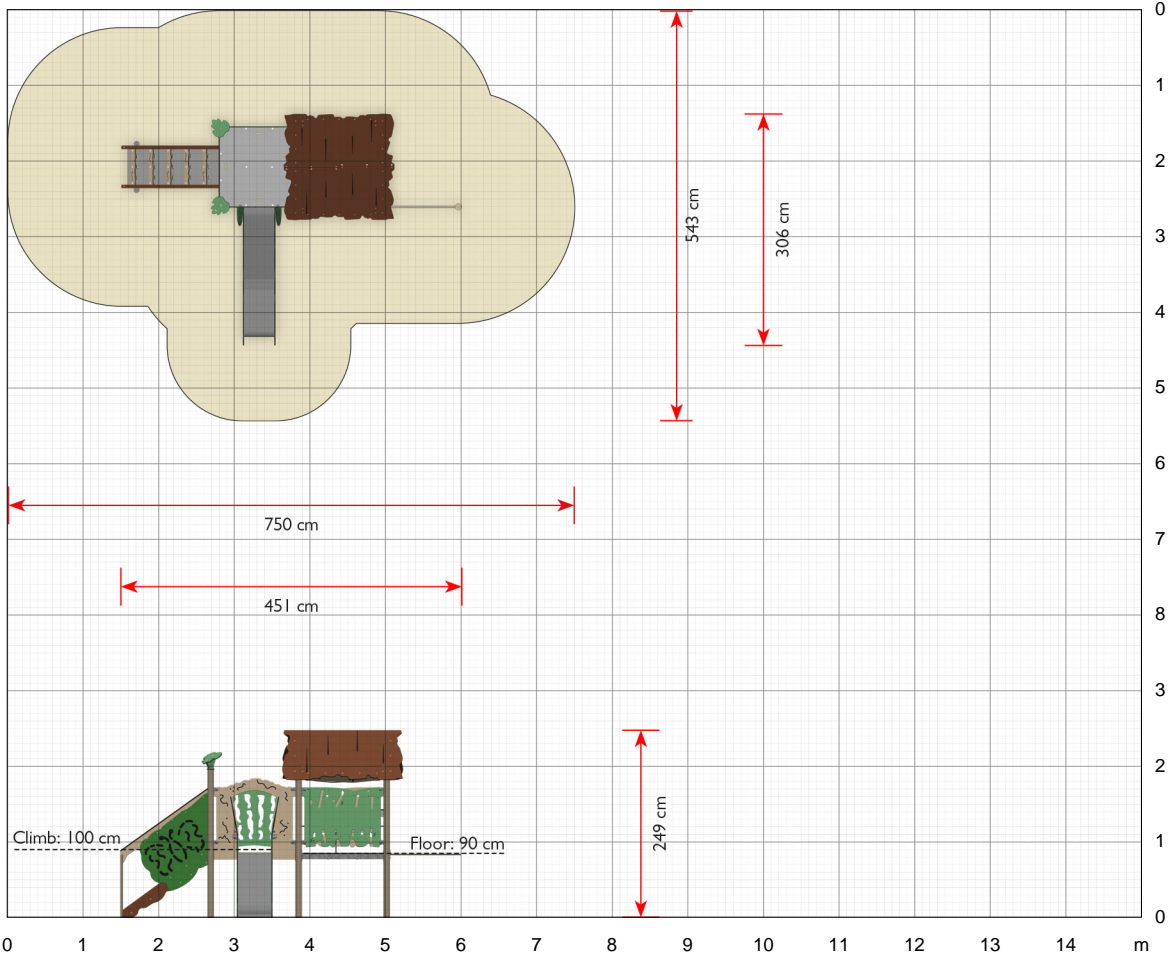

EX112

Rios

Scale 1:100 (when printed at 100%)

Click here to see more about the product on our website:
<https://www.ledonplay.com/product/ex112/>

Phone: +45 7482 6565
info@ledonplay.com, www.ledonplay.com

Production / administration:
Vestergade 25, DK-6510 Gram

Sales / marketing / product development:
Nordkajen 21, DK-6000 Kolding